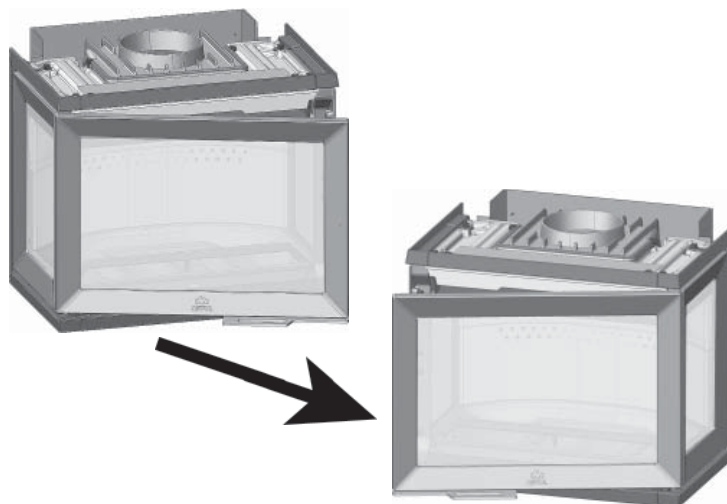

# Dørlås komplett høyrehengslet/ Door lock complete right-hinged

NO - Monteringsanvisning

GB - Installation Instructions

Art. no. 50045754

*Manualene må oppbevares under hele produktets levetid.  
The manuals which are enclosed with the product must be kept throughout the product's entire service life.*